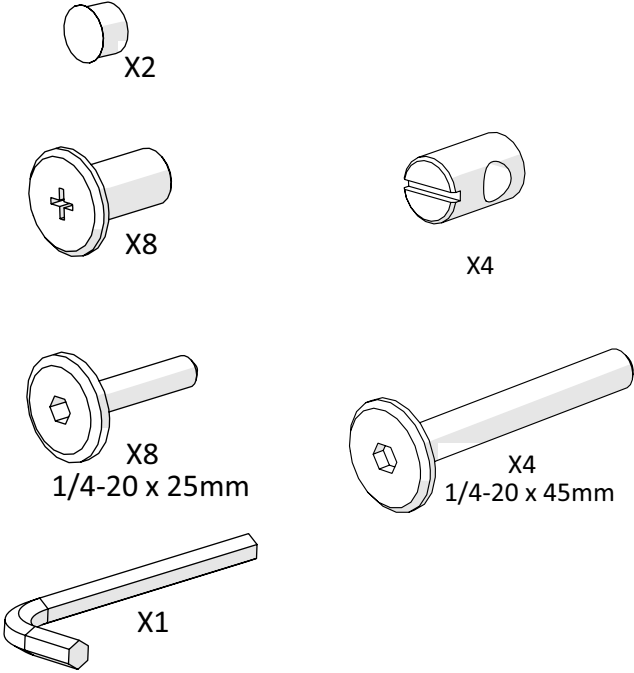

116058 Assembly Instructions

Hardware Components

This bag contains small parts that present a choking hazard for children under 3 years of age. These parts are for adult assembly only and should be permanently affixed to the furniture. Any unused parts should be discarded properly.