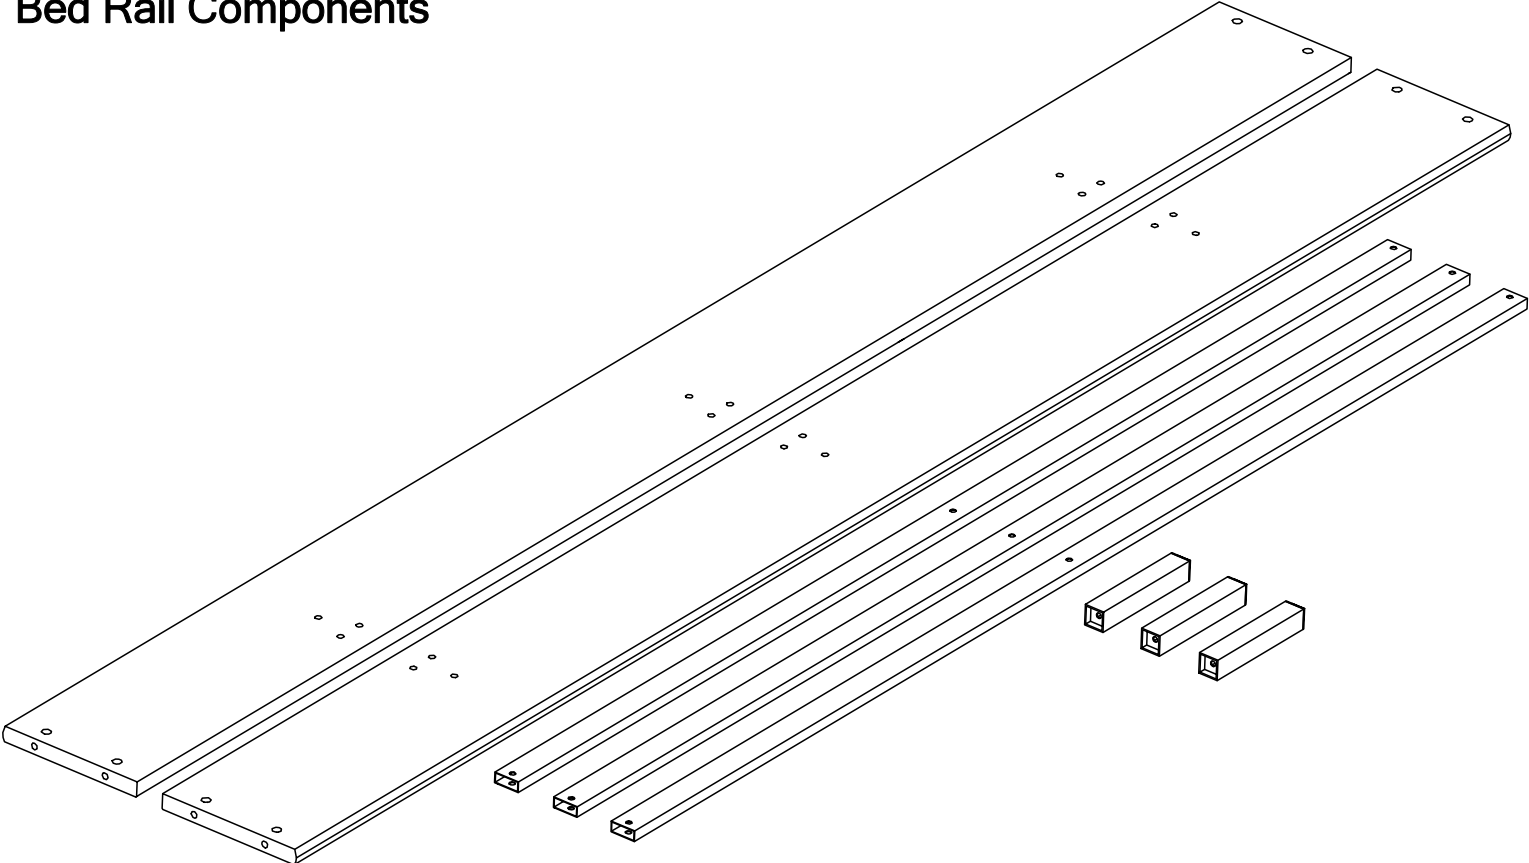

134917 Assembly Instructions

Bed Rail Components

Hardware Components

This bag contains small parts that present a choking hazard for children under 3 years of age. These parts are for adult assembly only and should be permanently affixed to the furniture. Any unused parts should be discarded properly.

X1

X1

X8
1/4-20
Cross Dowel

X6
1/4-20
Lock Nut

X6

X6
1/4-20 x 1 1/8"
Carriage Bolt

X6
1/4-20 x 1"
Cap Screw

X3
1/4-20 x 30mm
Joint Connector