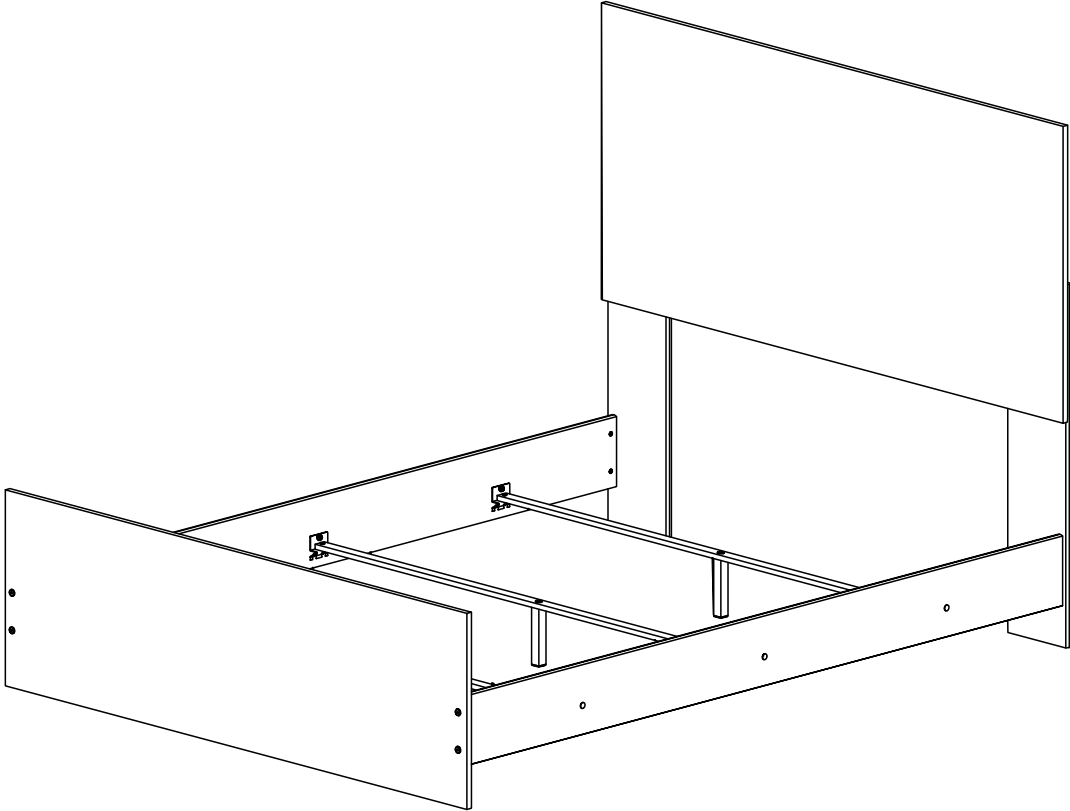

134917 Assembly Instructions

Bed Rail Components

Hardware Components

This bag contains small parts that present a choking hazard for children under 3 years of age. These parts are for adult assembly only and should be permanently affixed to the furniture. Any unused parts should be discarded properly.

X1

X1

X8
1/4-20
Cross Dowel

X6
1/4-20
Lock Nut

X6

X6
1/4-20 x 1 1/8"
Carriage Bolt

X6
1/4-20 x 1"
Cap Screw

X3
1/4-20 x 30mm
Joint Connector