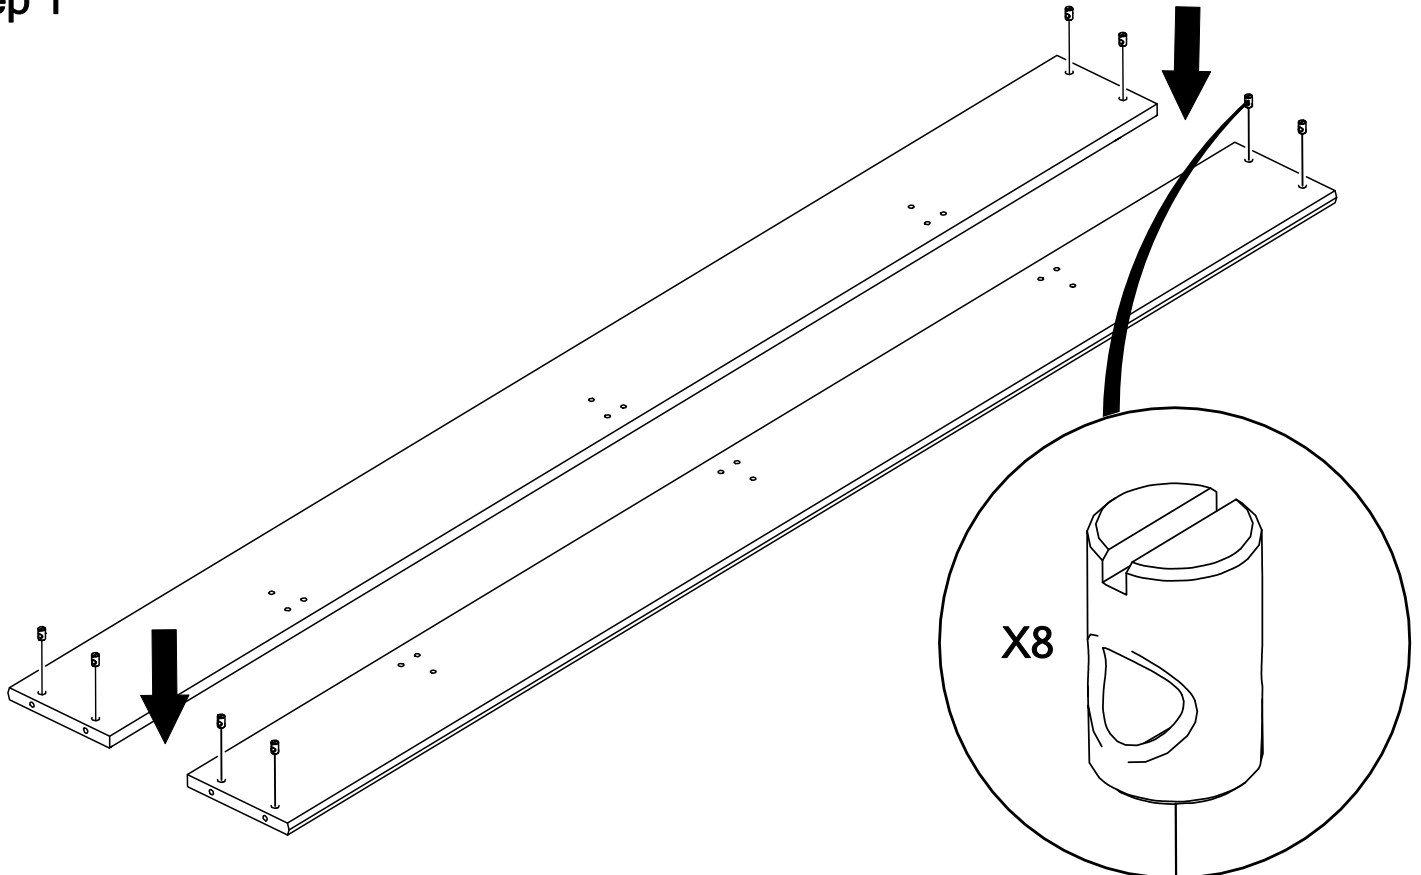

134917 Assembly Instructions

Bed Rail Components

Hardware Components

This bag contains small parts that present a choking hazard for children under 3 years of age. These parts are for adult assembly only and should be permanently affixed to the furniture. Any unused parts should be discarded properly.

X1

X1

X8
1/4-20
Cross Dowel

X6
1/4-20
Lock Nut

X6

X6
1/4-20 x 1 1/8"
Carriage Bolt

X6
1/4-20 x 1"
Cap Screw

X3
1/4-20 x 30mm
Joint Connector

X8
1/4-20 x 60mm
Joint Connector

Step 1

Step 2

Step 3

Step 4

Step 5