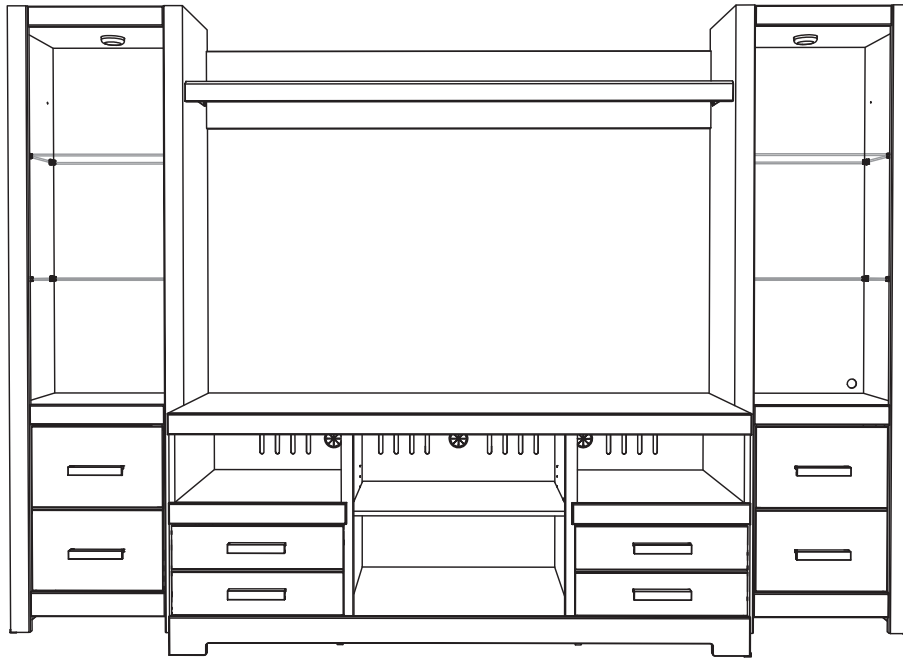

163846 Assembly Instructions

Hardware Components

This bag contains small parts that present a choking hazard for children under 3 years of age. These parts are for adult assembly only and should be permanently affixed to the furniture. Any unused parts should be discarded properly.

X2
8 x 5/8"
Pan Head

X4

X4
1/4-20 x 45mm

X4

X1

Step 1

Step 2

Step 3